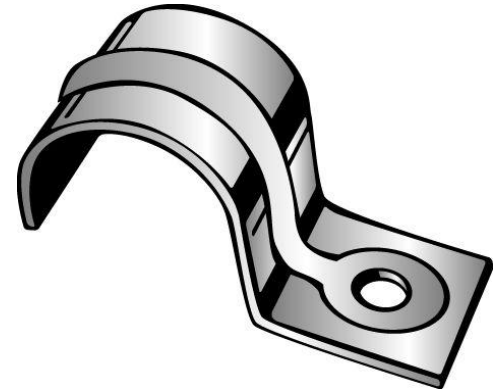

105

**JIFFY CLIP**

UPC: 784610401050

Country of Origin:

UNSPSC: 31162310

**USA**

Commodity: Mounting straps

*One-hole straps are used to secure conduit, cable, tubing, pipe, etc. to mounting surface.*

**Product Attributes**

Brand Name	Minerallac Company
Sub Brand	Minerallac Traditional
Type	1-Hole Strap
Application	Electrical Conduit
Special Features	Snap-on design for ease of installation.
Standard	N/A
Material	Steel
Finish	Pre-galvanized
Mounting Holes	1
Mounting	Component, Wood, Steel, Concrete
Mounting Holes O.C.	3/16" IN
Mounting Hole Width	N/A
Number Of Holes	1
Size	0.24" x 1.00" x 0.50"
Color	Silver
Width	1.00"
Length	0.50"
Height	0.24"
Load Capacity	N/A
Breaking Strength	N/A
Working Load Limit	N/A
Trade Size	N/A
Thickness	0.035"
Cable Size	Fits tubing with an outer dimension of 1/4"
Construction	Stamped
Fastening Hole	N/A